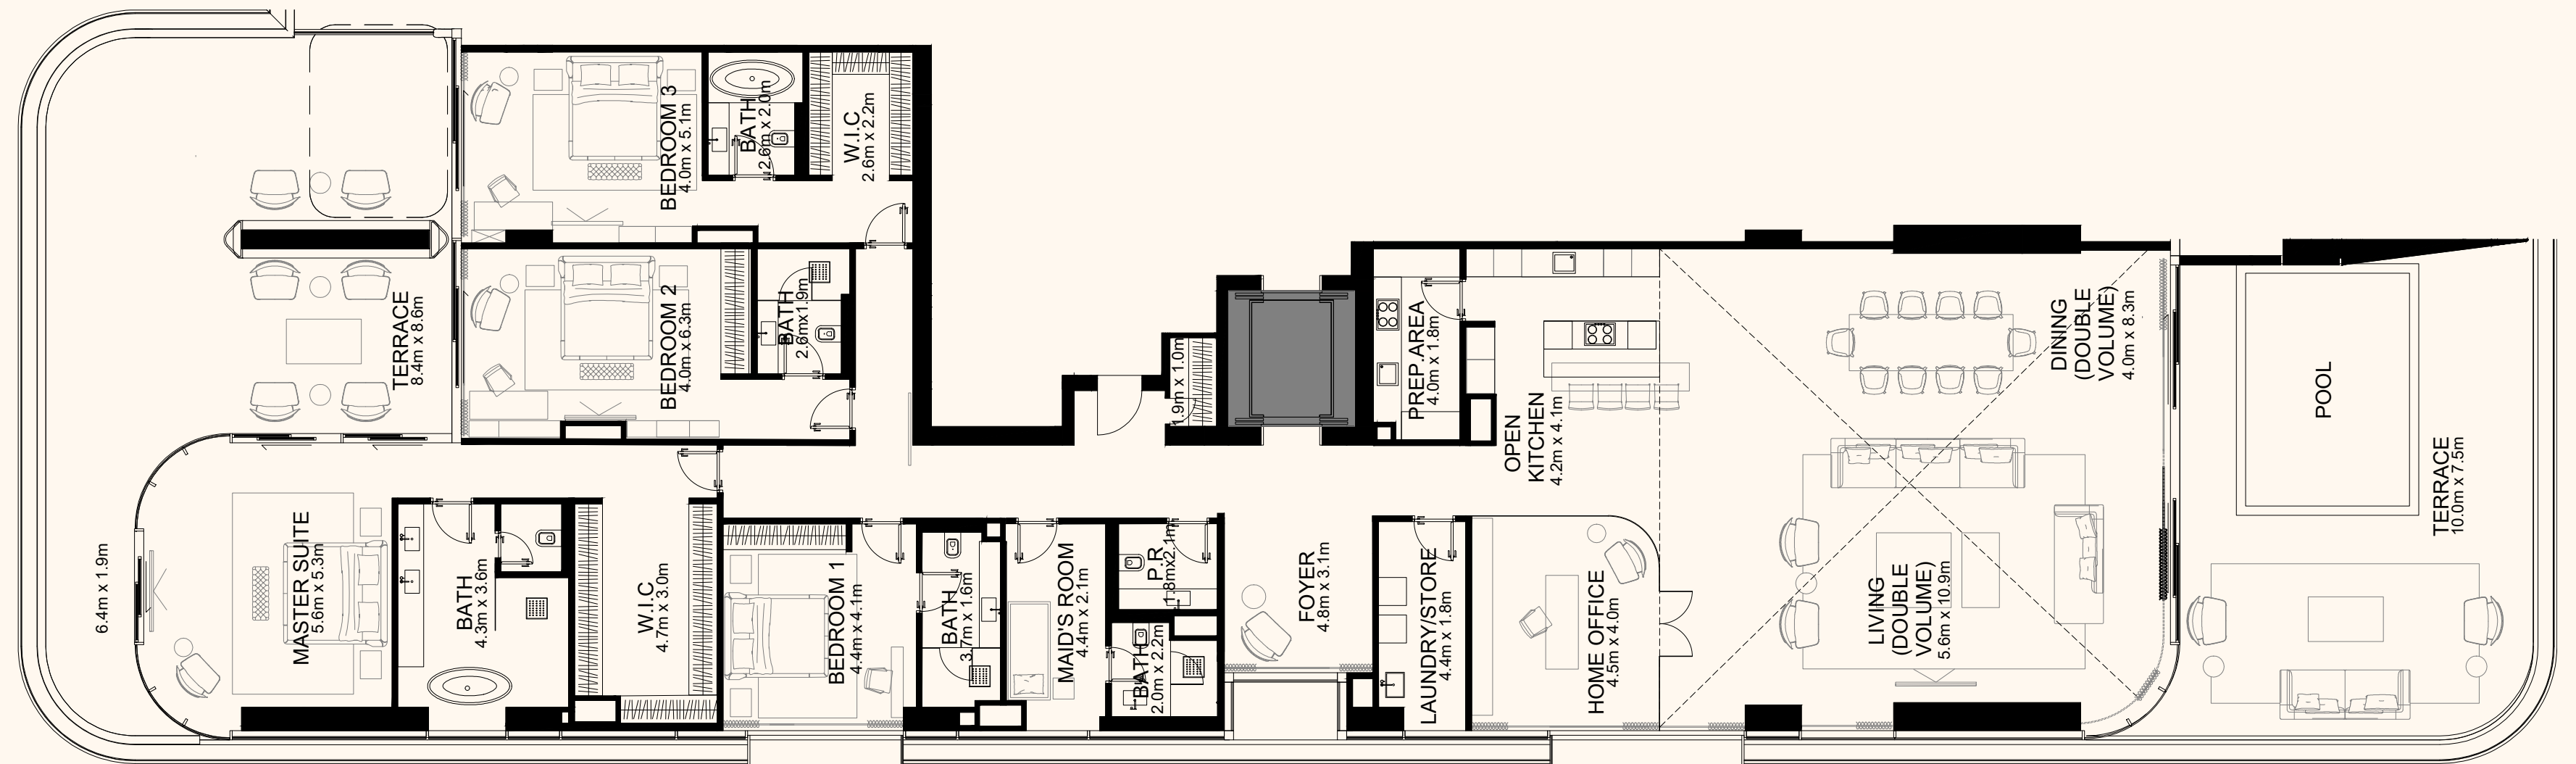

## No two are quite alike

ORLA's 86 tower residences and 3 sky palaces are a mix of two, three and four-bedroom units floating above the resort and shimmering sea. Each have a unique layout spread over one or two storeys, ensuring the best use of each space and providing an array of options to suit every resident's individual desires.

- 16 Two Bedroom Simplex – 2,799 to 4,299 sq. ft.
- 17 Three Bedroom Simplex – 3,181 to 4,435 sq. ft.
- 16 Three Bedroom Duplex – 4,871 to 6,749 sq. ft.
- 6 Four Bedroom Simplex – 4,413 to 4,618 sq. ft.
- 13 Four Bedroom Duplex (Double Height Living) – 6,282 to 8,202 sq. ft.
- 18 Four Bedroom Duplex – 7,741 to 11,550 sq. ft.
- 3 Sky Palaces - 39,538 to 50,000 sq.ft.
- 2 Mansions - 43,000 sq. ft.

## Unit 401 – Type 1

4 Bedroom Simplex

Typical Duplex level floor

Residence 4,564 sq. ft.

Terrace 1,970 sq. ft.

Total 6,535 sq. ft.

# ORLA

*Dorchester Collection*

DUBAI

Lower floor

Upper floor

Beach side