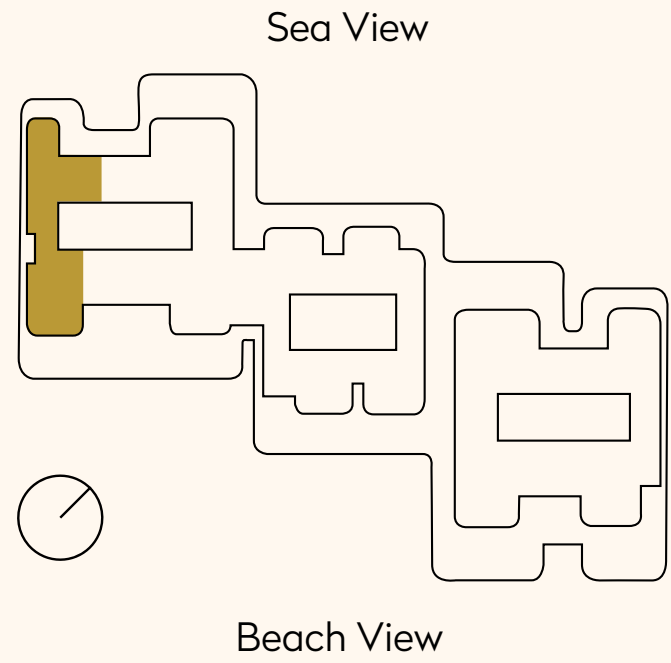

ORLA

Dorchester Collection

DUBAI