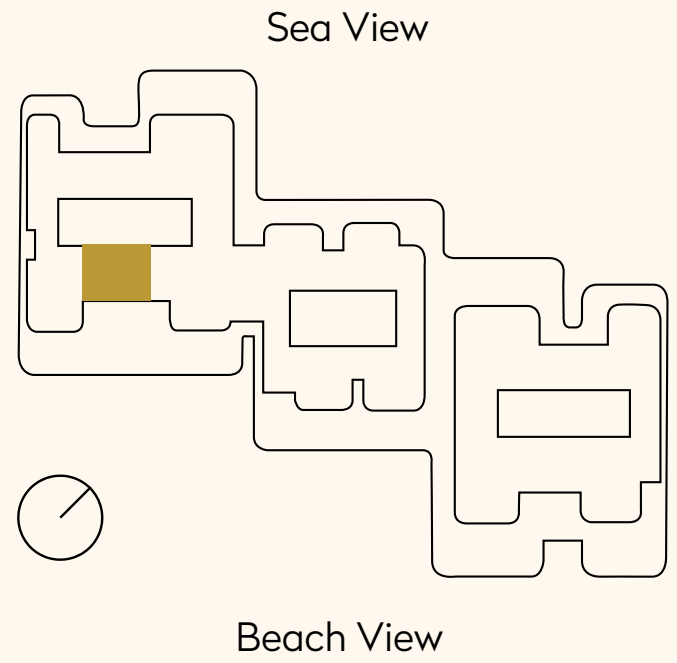

## Unit 401 – Type 1

4 Bedroom Simplex

Typical Duplex level floor

Residence 4,564 sq. ft.

Terrace 1,970 sq. ft.

Total 6,535 sq. ft.

# ORLA

*Dorchester Collection*

DUBAI

Lower floor

Upper floor

Beach side