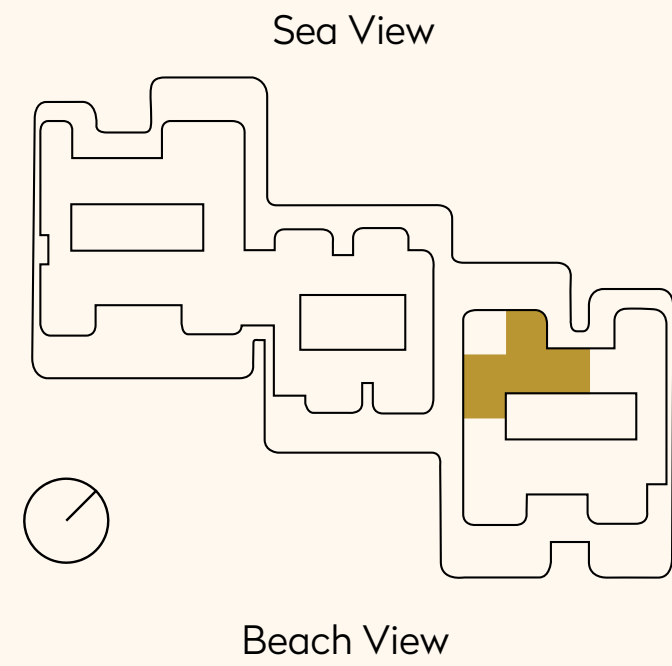

ORLA

Dorchester Collection

DUBAI

Unit 505 – Type 5

3 Bedroom Simplex

Residence	3,613 sq. ft.
Terrace	862 sq. ft.
Total	4,475 sq. ft.