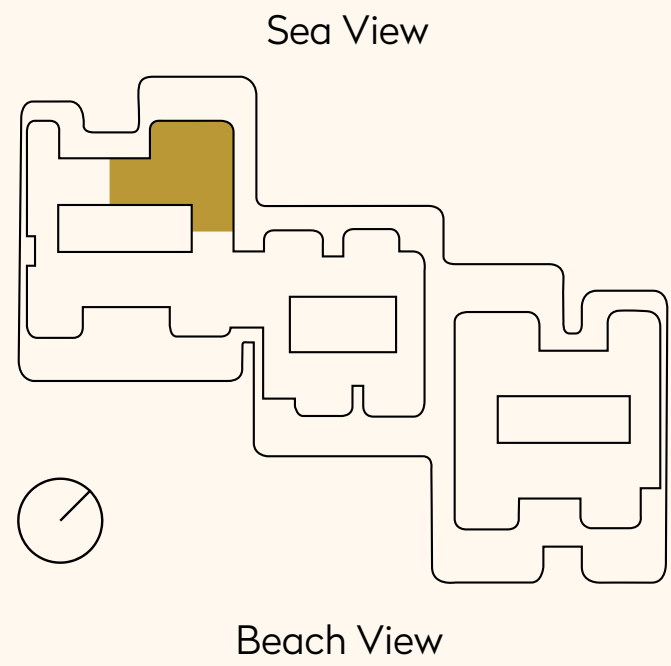

ORLA

Dorchester Collection

DUBAI

Sea side

Unit 403 – Type 3

4 Bedroom Simplex

Residence	4,398 sq. ft.
Terrace	3,011 sq. ft.
Total	7,409 sq. ft.