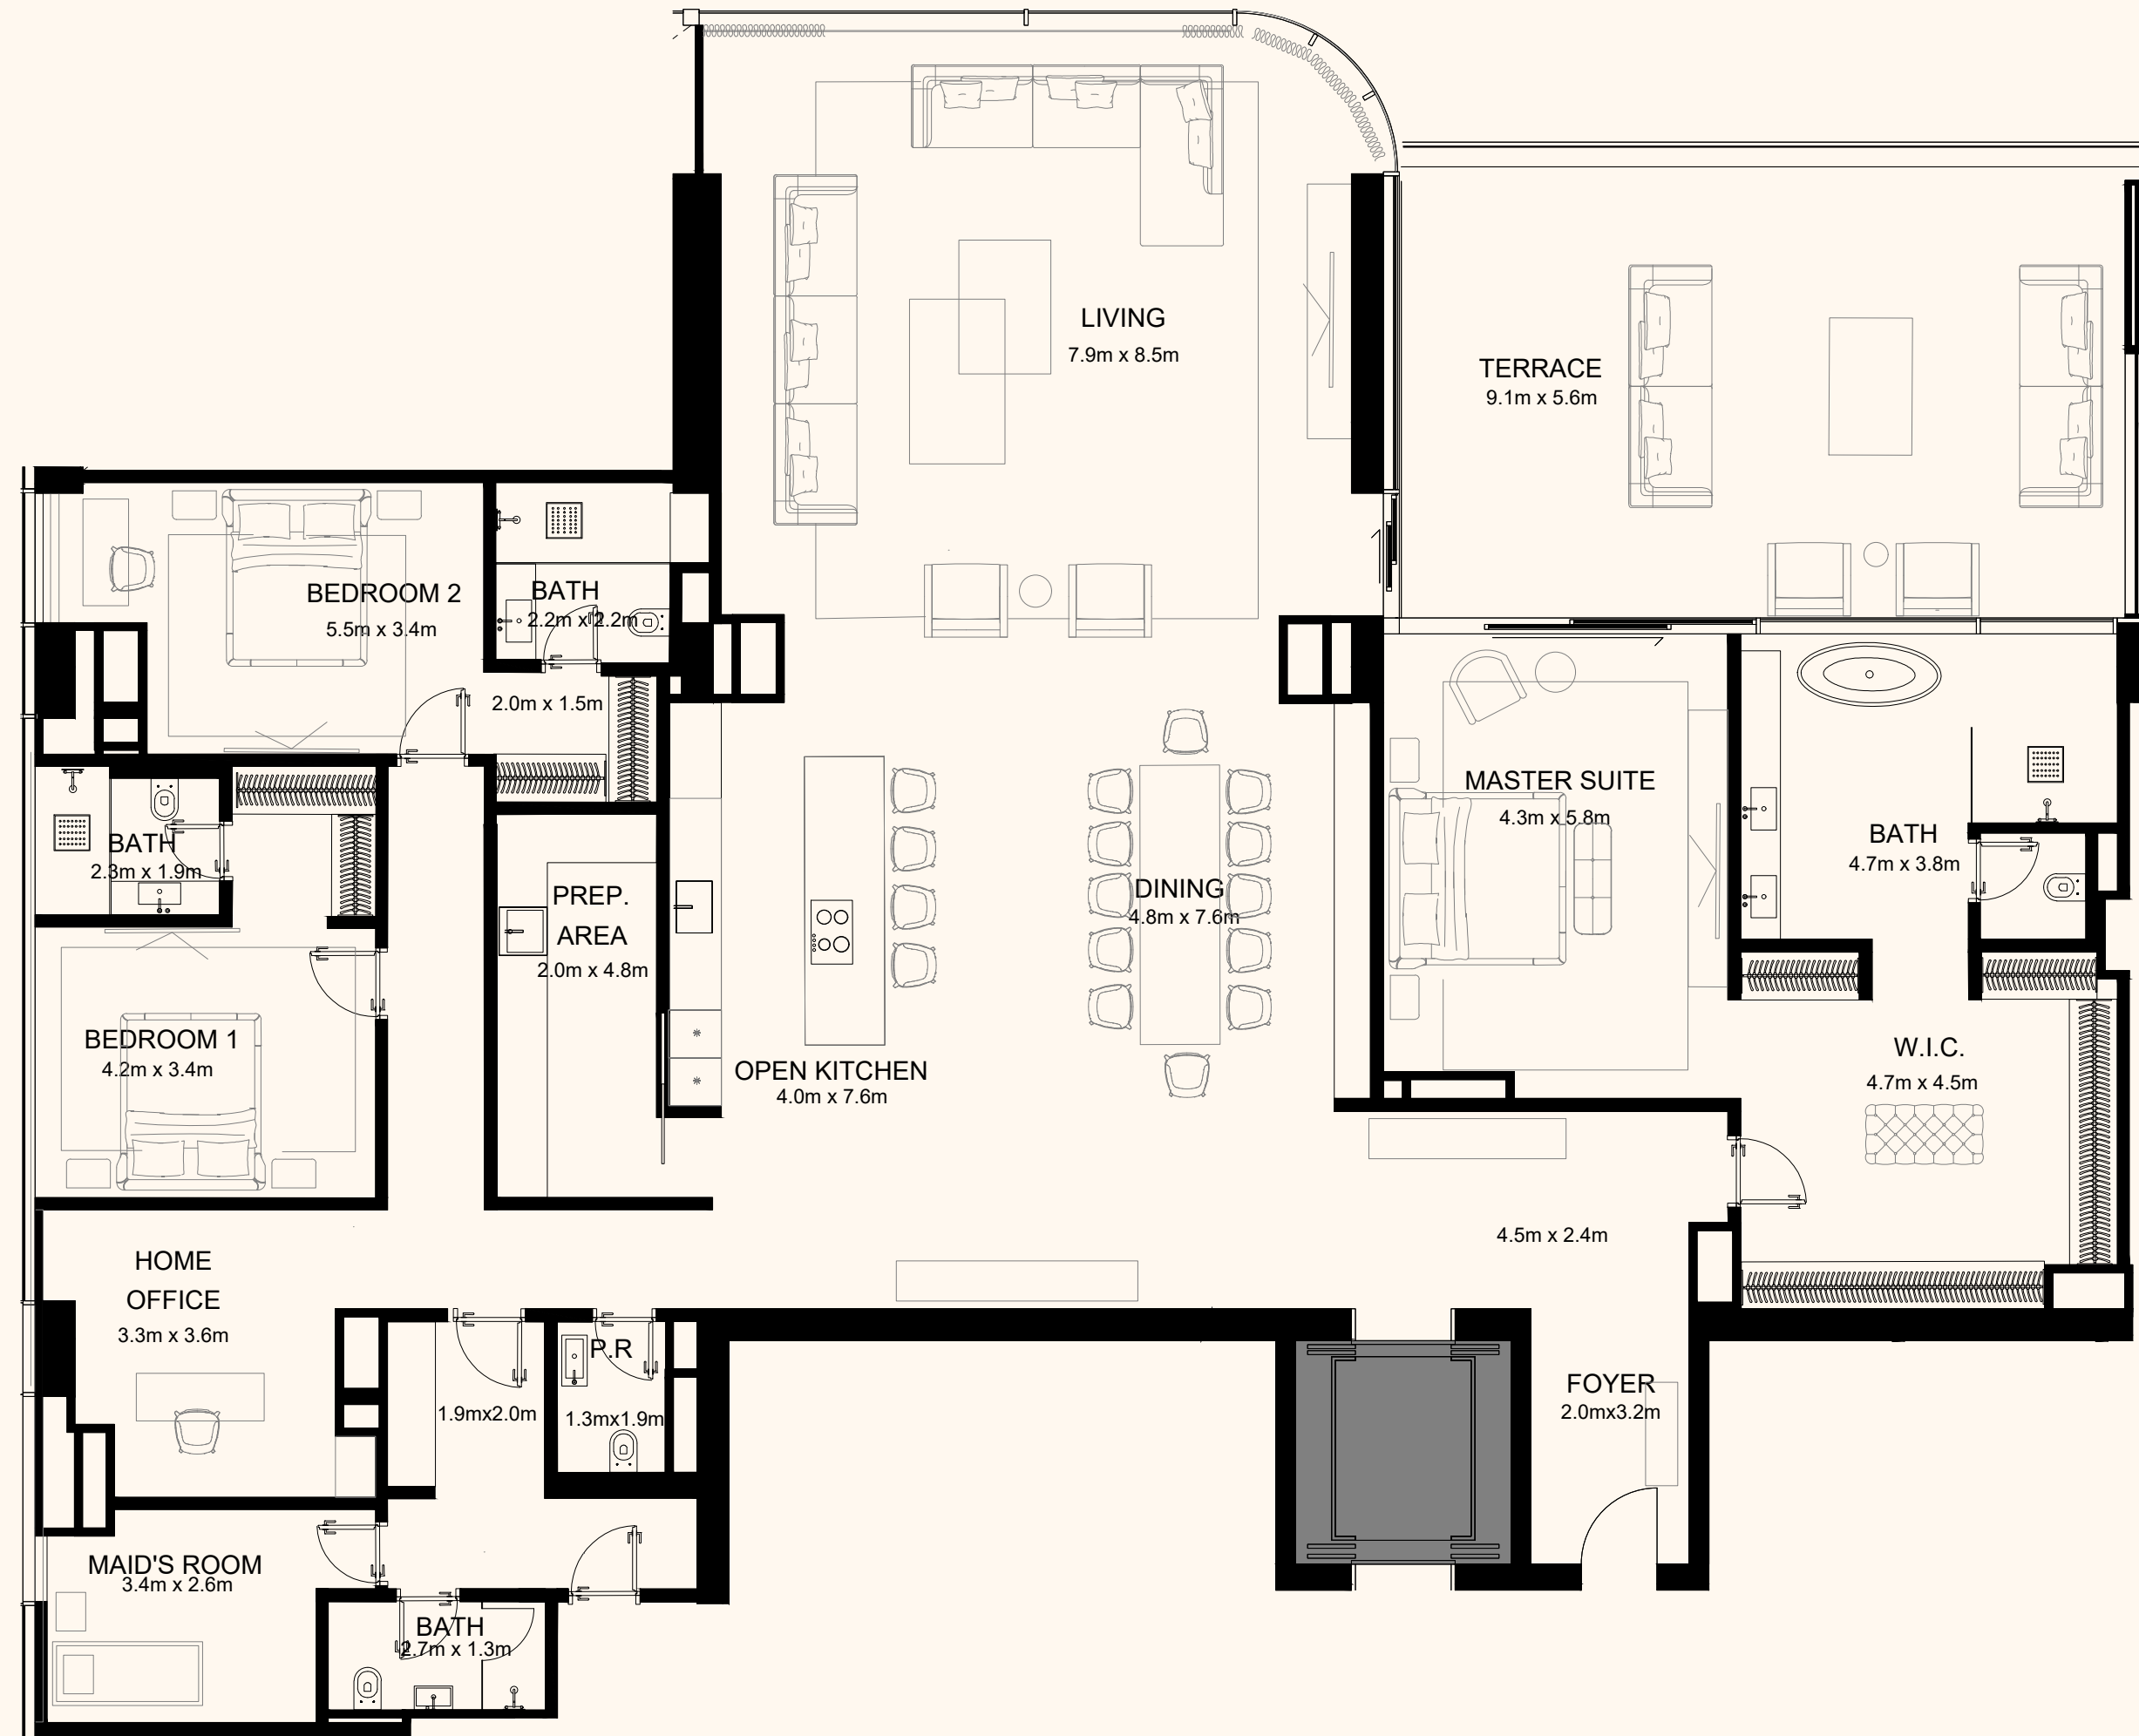

ORLA

Dorchester Collection

DUBAI

Unit 505 – Type 5

3 Bedroom Simplex

Residence	3,613 sq. ft.
Terrace	862 sq. ft.
Total	4,475 sq. ft.