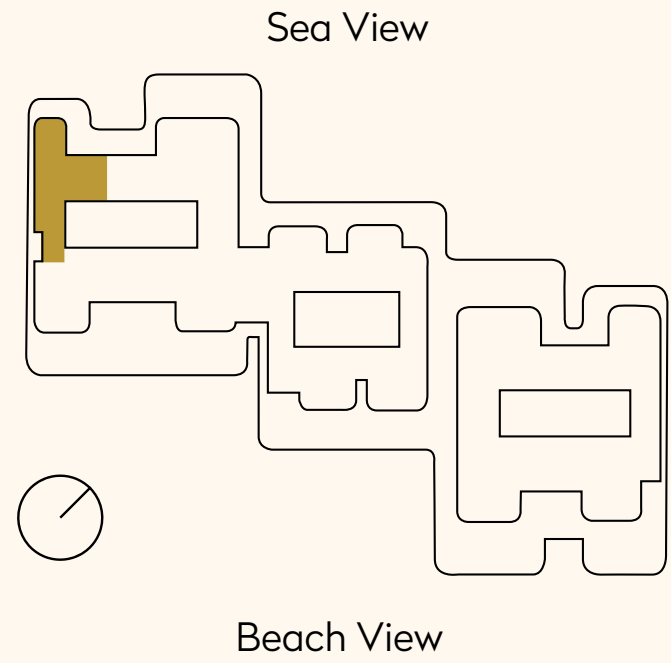

ORLA

Dorchester Collection

DUBAI

Sea side

Unit 501 – Type 4

3 Bedroom Simplex

Residence 3,063 sq. ft.

Terrace 213 sq. ft.

Total 3,276 sq. ft.