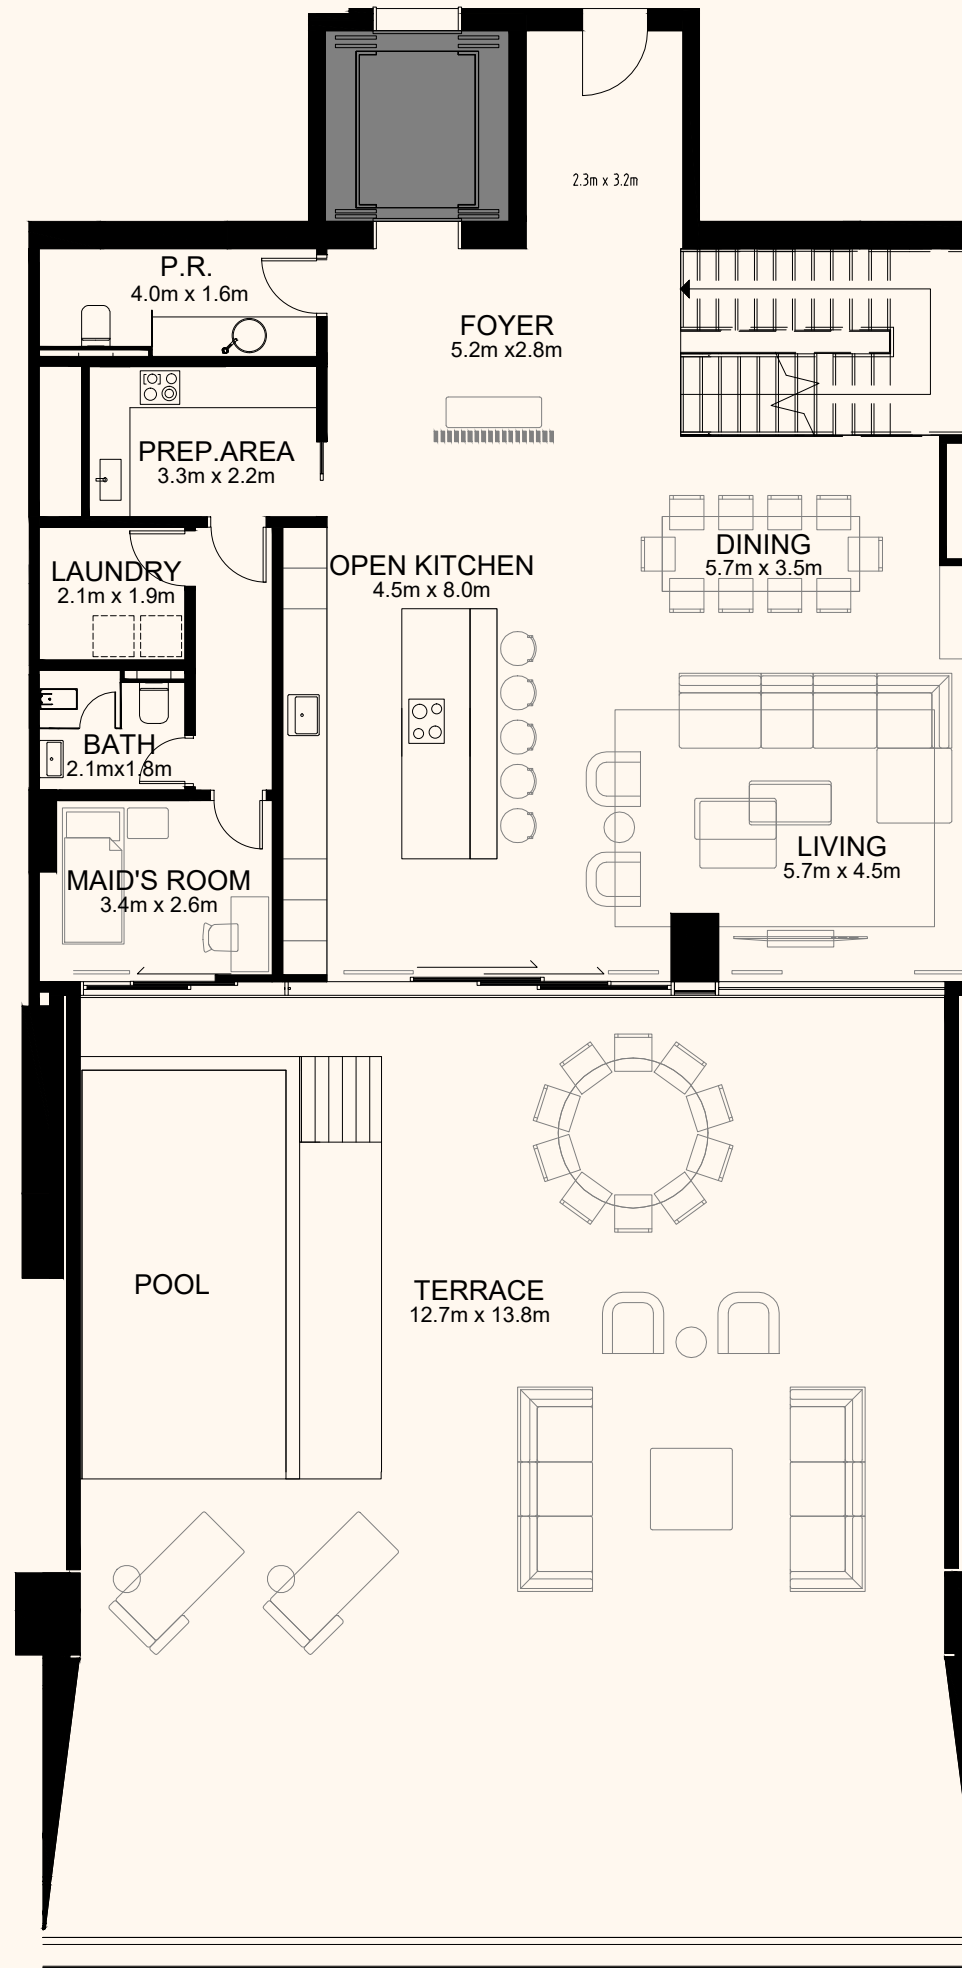

- 16 Two Bedroom Simplex – 2,799 to 4,299 sq. ft.
- 17 Three Bedroom Simplex – 3,181 to 4,435 sq. ft.
- 16 Three Bedroom Duplex – 4,871 to 6,749 sq. ft.
- 6 Four Bedroom Simplex – 4,413 to 4,618 sq. ft.
- 13 Four Bedroom Duplex (Double Height Living) – 6,282 to 8,202 sq. ft.
- 18 Four Bedroom Duplex – 7,741 to 11,550 sq. ft.
- 3 Sky Palaces - 39,538 to 50,000 sq.ft.
- 2 Mansions - 43,000 sq. ft.

## Unit 401 – Type 1

4 Bedroom Simplex

Typical Duplex level floor

Residence 4,564 sq. ft.

Terrace 1,970 sq. ft.

Total 6,535 sq. ft.

# ORLA

*Dorchester Collection*

DUBAI

Lower floor

Upper floor

Beach side