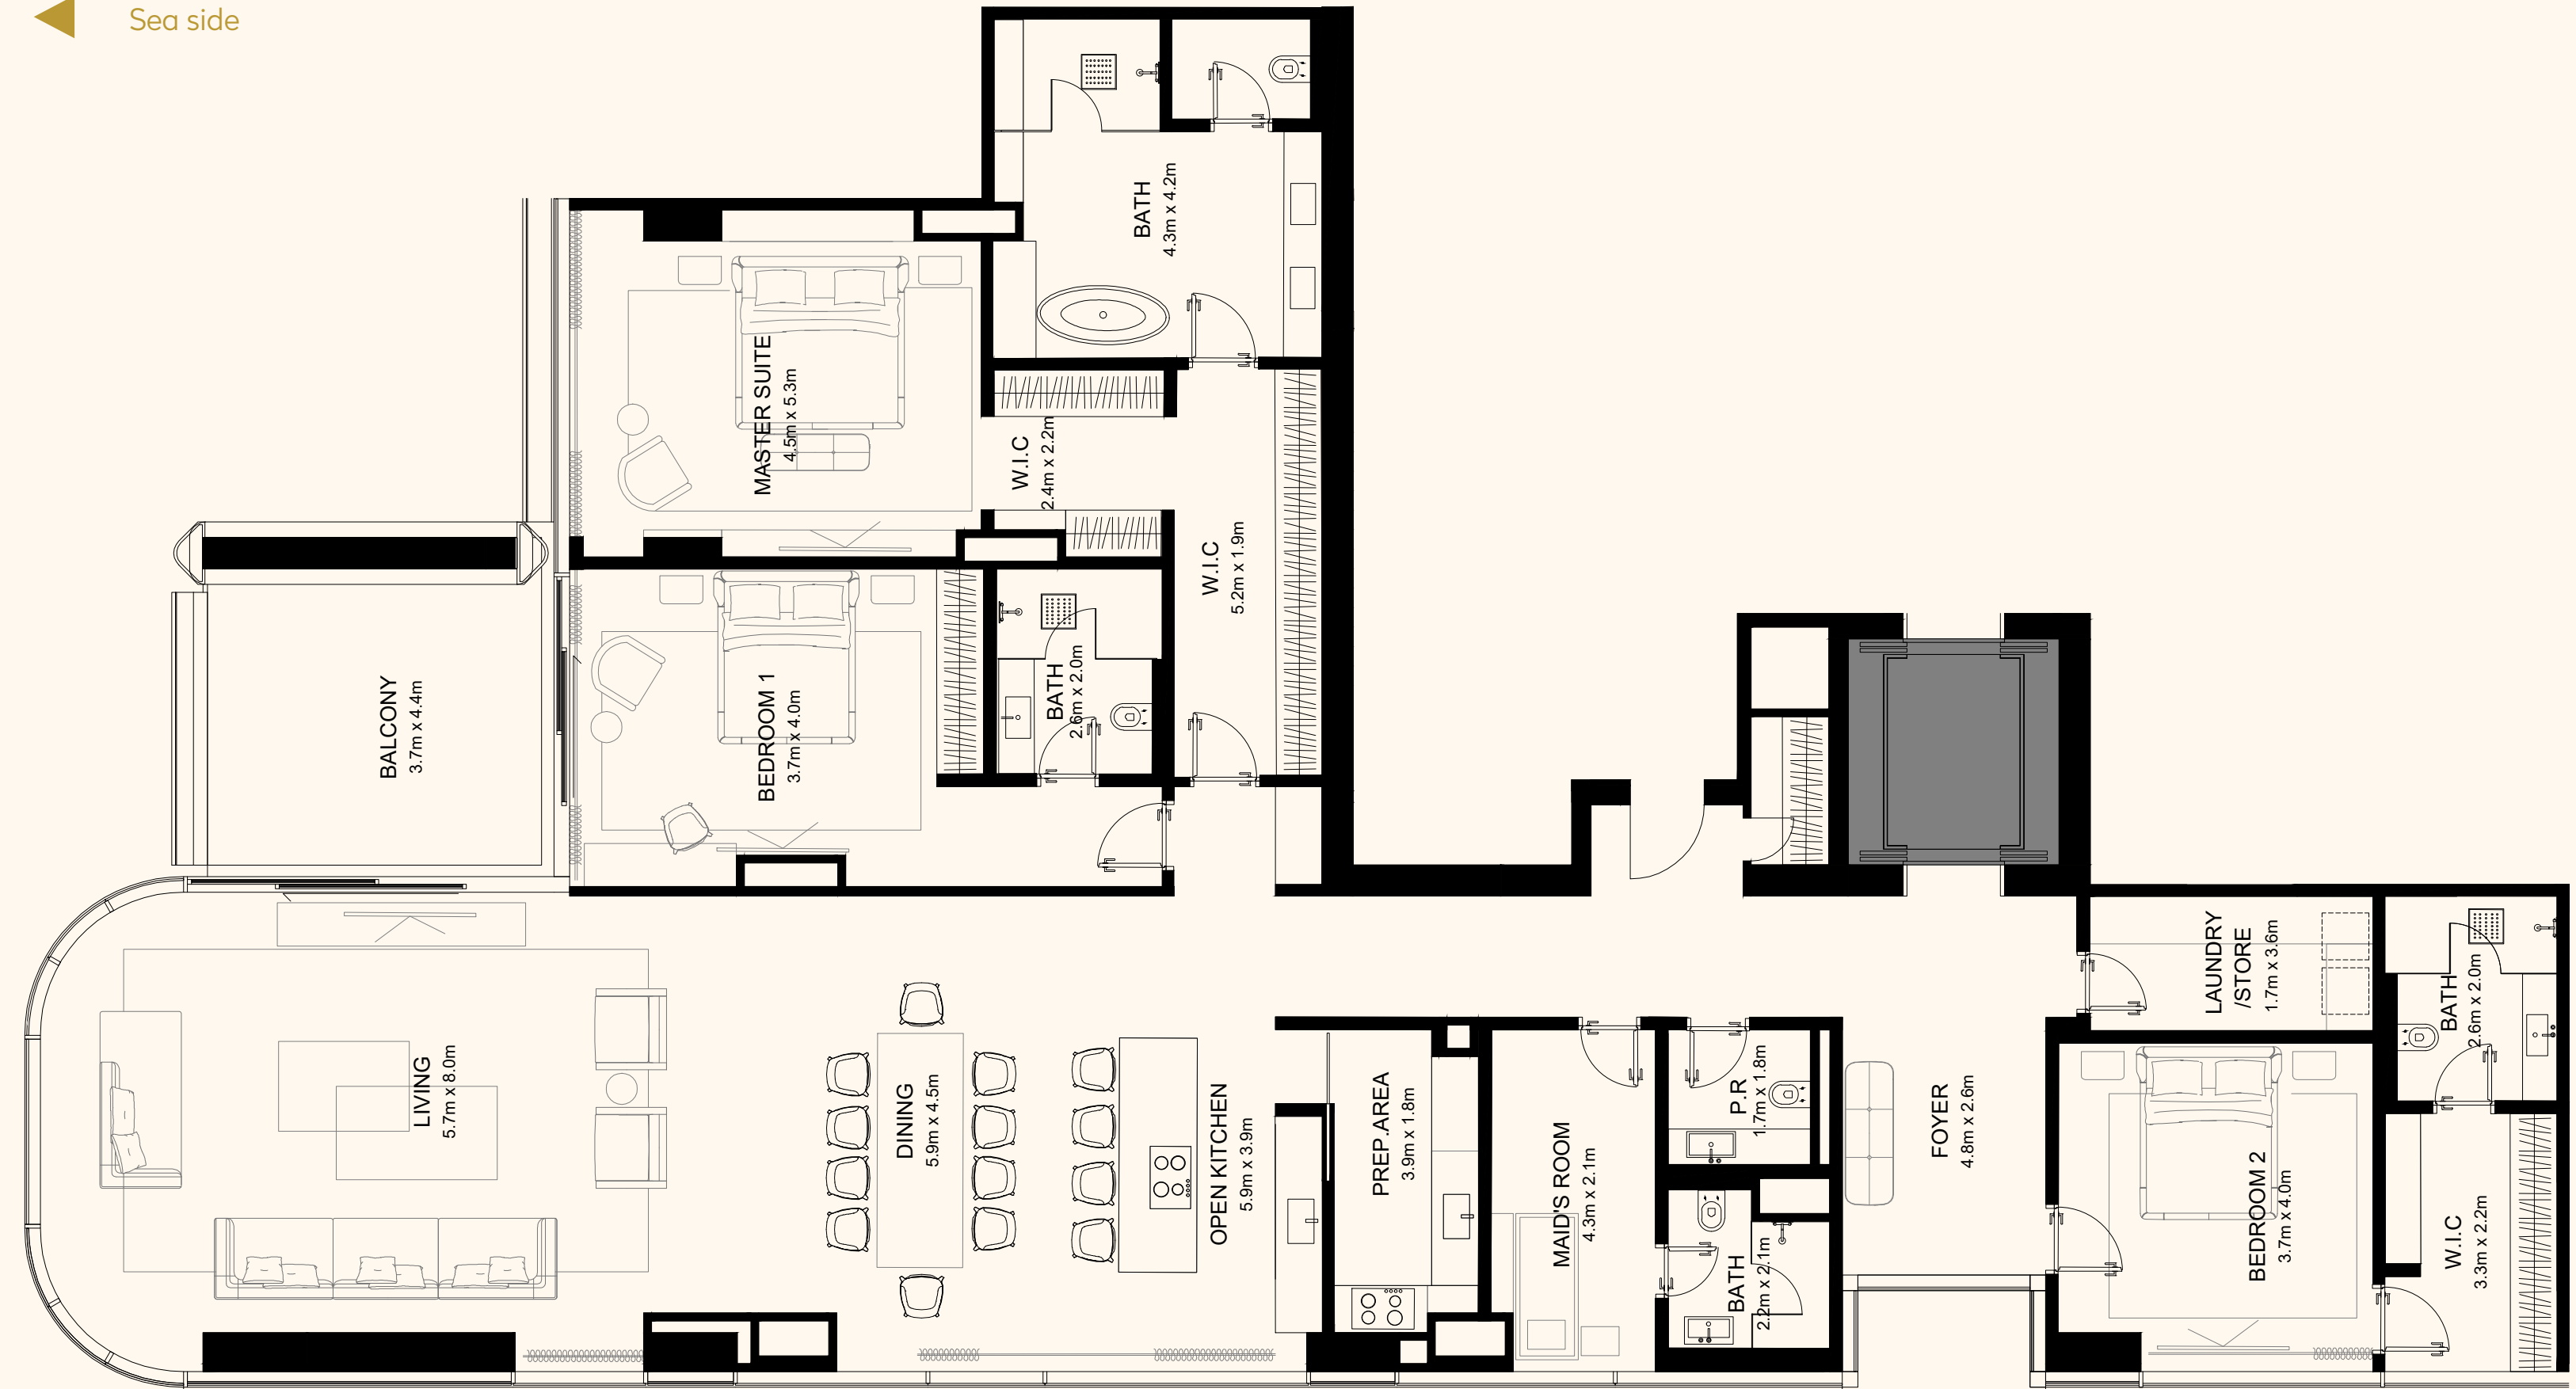

## Unit 403 – Type 3

4 Bedroom Simplex

Residence	4,398 sq. ft.
Terrace	3,011 sq. ft.
<b>Total</b>	<b>7,409 sq. ft.</b>

## Unit 501 – Type 4

3 Bedroom Simplex

Residence 3,063 sq. ft.

Terrace 213 sq. ft.

Total 3,276 sq. ft.